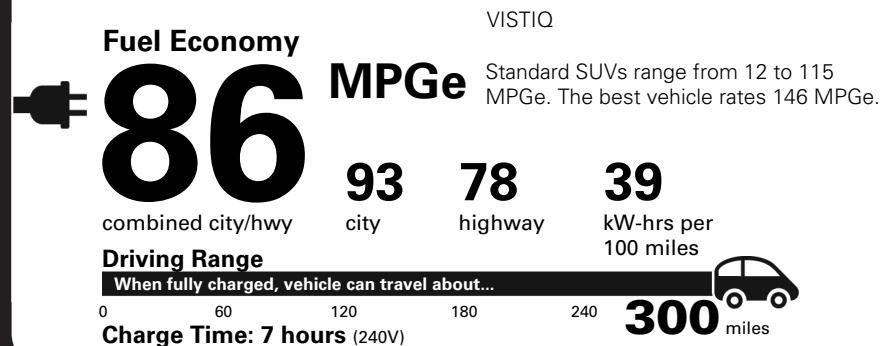

- W/ CHOREOGRAPHY
- SEATS, FRONT HEATED, VENTILATED, AND MASSAGE
- AMBIENT INTERIOR LIGHTING
- STEERING WHEEL, HEATED, AUTO
- SEATS, SECOND ROW OUTBOARD HEATED
- WIRELESS PHONE CHARGING, DUAL FRONT PADS
- MIRRORS, OUTSIDE HEATED POWER -ADJUSTABLE,
- USB, 7 PORTS
- WIPERS, RAINSENSE
- SENSOR, AIR QUALITY
- UNIVERSAL HOME REMOTE
- REAR CAMERA MIRROR
- AUTOSENSE POWER LIFTGATE
- GOOGLE BUILT-IN INFOTAINMENT
- PASSENGER SENSING SYSTEM
- 5-ZONE INTELLIGENT CLIMATE CONTROL
- PANORAMIC DUAL PANE SUNROOF W/ SUNSHADE

- AKG STUDIO 23-SPEAKER SYSTEM W/ DOLBY ATMOS

SAFETY & SECURITY

- FORWARD COLLISION ALERT
- REAR CROSS TRAFFIC BRAKING
- ENHANCED AUTOMATIC EMERGENCY BRAKING
- FRONT PEDESTRIAN AND BICYCLIST BRAKING
- REVERSE AUTOMATIC BRAKING
- SAFETY ALERT SEAT
- HD SURROUND VISION

MANUFACTURER'S SUGGESTED RETAIL PRICE

STANDARD VEHICLE PRICE $77,895.00

OPTIONS & PRICING

OPTIONS INSTALLED BY THE MANUFACTURER (MAY REPLACE STANDARD EQUIPMENT SHOWN)

- CHARGING MODULE, 19.2 KW AC 1,480.00
- SEATING, 6-PASSENGER WITH CAPTAIN'S SEATS 800.00

Visit us at www.cadillac.com

OPULENT BLUE METALLIC	625.00
TOTAL OPTIONS	$2,905.00
TOTAL VEHICLE & OPTIONS	$80,800.00
DESTINATION CHARGE	1,695.00

TOTAL VEHICLE PRICE* $82,495.00

EPA DOT Fuel Economy and Environment

Electric Vehicle

You save $3,500

in fuel costs over 5 years

compared to the average new vehicle.

Annual fuel cost $1,000