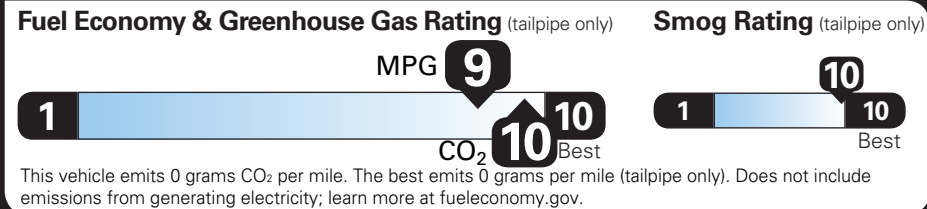

Visit us at www.cadillac.com

OPULENT BLUE METALLIC	625.00
TOTAL OPTIONS	\$2,905.00
TOTAL VEHICLE & OPTIONS	\$80,800.00
DESTINATION CHARGE	1,695.00

TOTAL VEHICLE PRICE* \$82,495.00

EPA DOT Fuel Economy and Environment

Electric Vehicle

You save \$3,500

in fuel costs over 5 years

compared to the average new vehicle.

Annual fuel cost \$1,000

Actual results will vary for many reasons, including driving conditions and how you drive and maintain your vehicle. The average new vehicle gets 29 MPG and costs \$8,500 to fuel over 5 years. Cost estimates are based on 15,000 miles per year at \$0.17 per kW-hr. MPGe is miles per gasoline gallon equivalent. Vehicle emissions are a significant cause of climate change and smog.